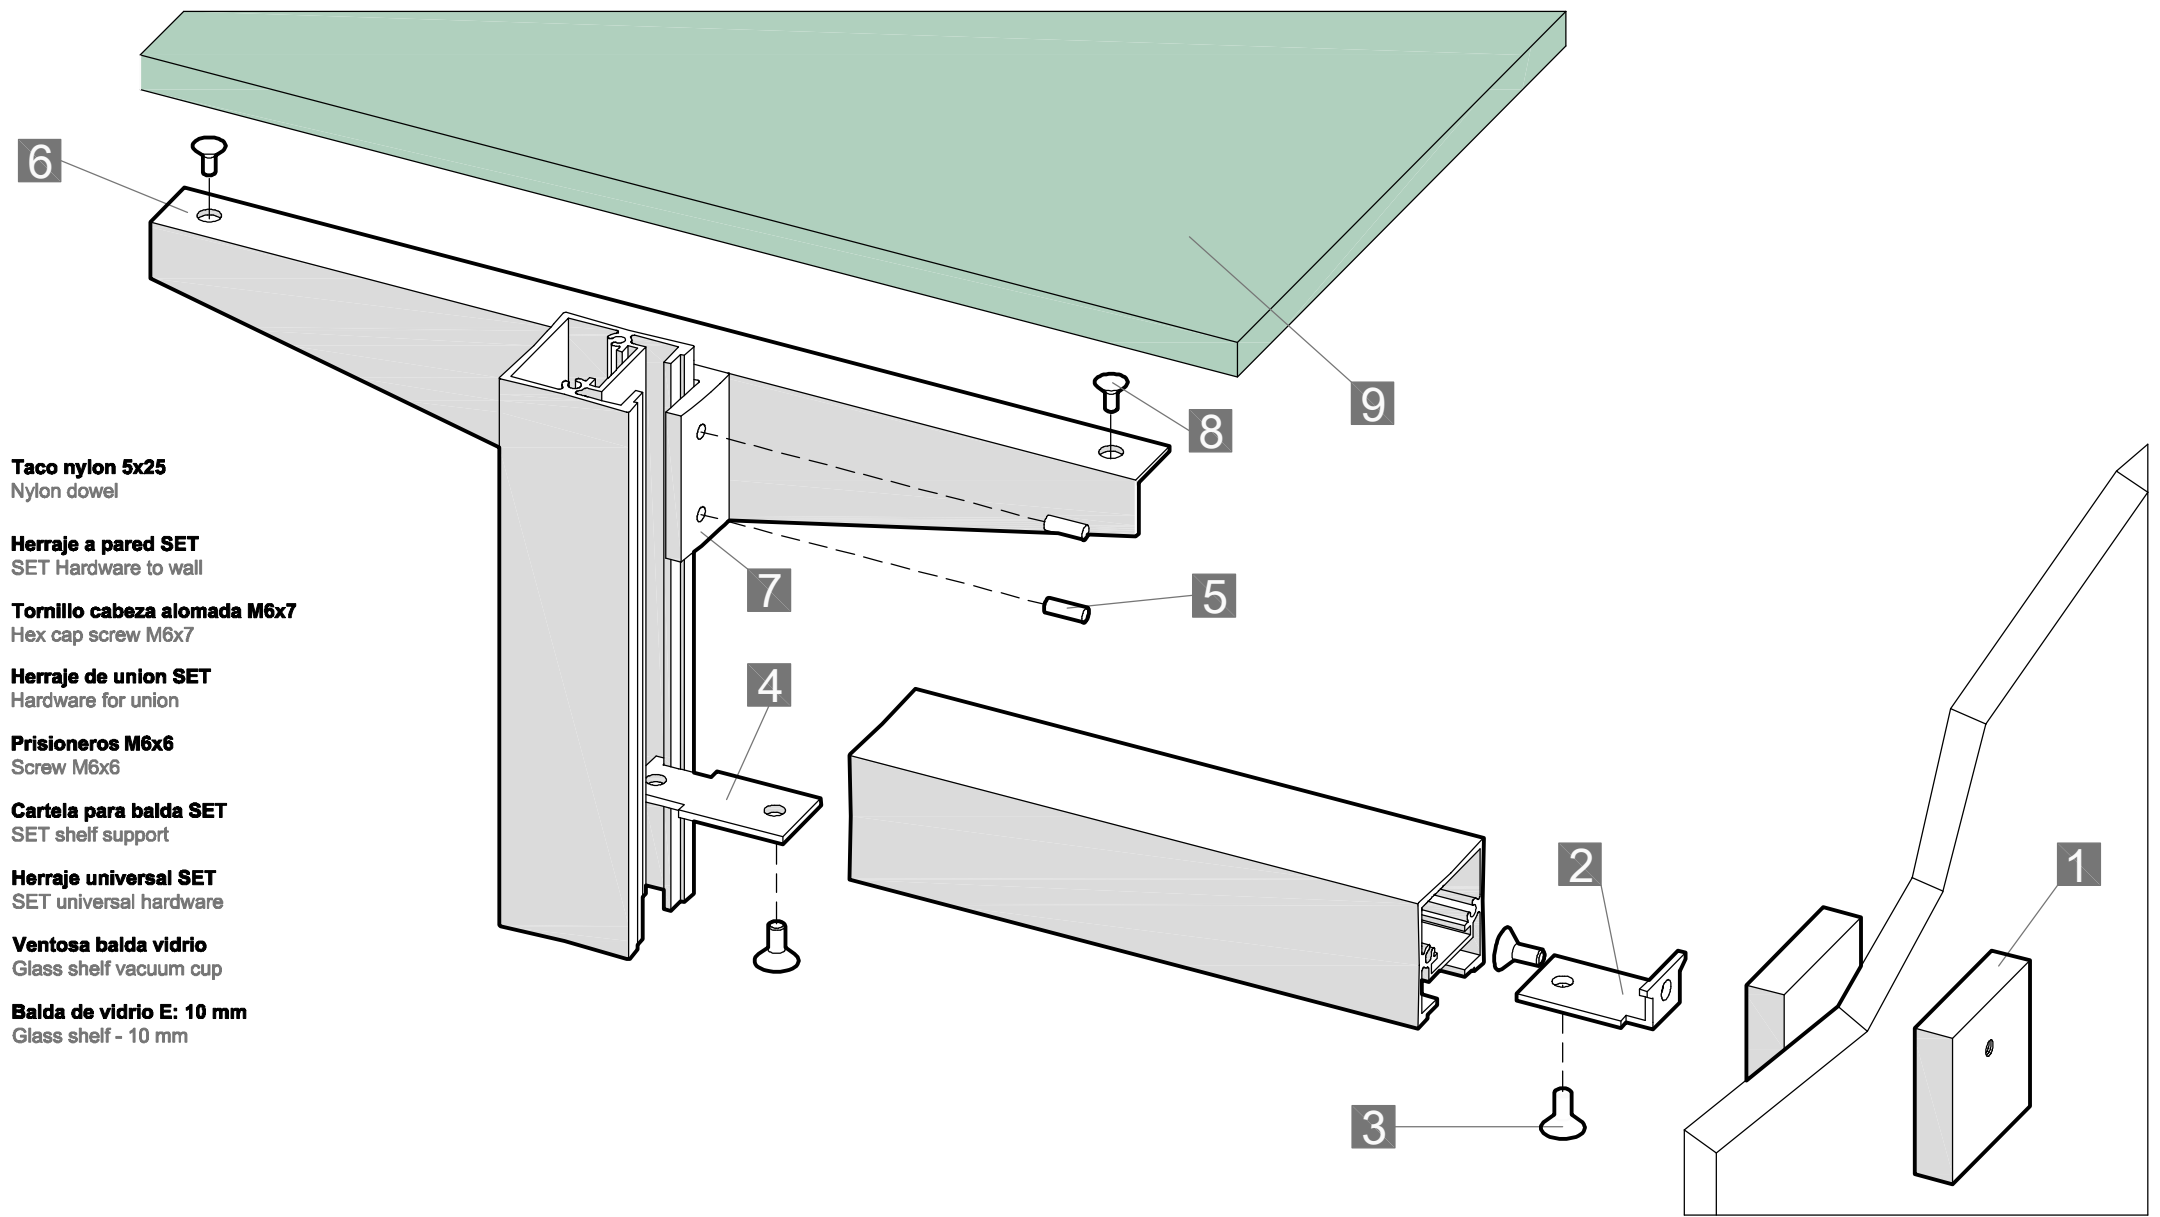

estantería SET baldas de melamina
 SET shelves with chipboard shelves

- 1** Taco nylon 5x25
Nylon dowel
- 2** Herraje a pared SET
SET Hardware to wall
- 3** Tornillo trilobular 6x10 mm
Screw 6x10 mm trilobular
- 4** Herraje de union SET
Hardware for union
- 5** Prisioneros M6x6
Screw M6x6
- 6** Cartela para balda SET
SET shelf support
- 7** Herraje universal SET
SET universal hardware
- 8** Tirafondo 4 x 20
Screw 4 x 20
- 9** Balda de melamina E: 38 mm
Chipboard shelf - 38 mm

estantería SET con estantes ciegos
 SET shelves with chipboard shelves

estanteria SET baldas de vidrio
 SET shelves with glass shelves

- 1 Herraje de soporte al vidrio continuo**
Support for glass walls
- 2 Herraje a pared SET**
SET Hardware to wall
- 3 Tornillo trilobular 6x10 mm**
Screw 6x10 mm trilobular
- 4 Herraje de union SET**
Hardware for union
- 5 Prisioneros M6x6**
Screw M6x6
- 6 Cartela para balda SET**
SET shelf support
- 7 Herraje universal SET**
SET universal hardware
- 8 Ventosa balda vidrio**
Glass shelf vacuum cup
- 9 Balda de vidrio E: 10 mm**
Glass shelf - 10 mm

estanteria SET con estantes de vidrio
 SET shelves with glass shelves

- 1** Taco nylon 5x25
Nylon dowel
- 2** Herraje a pared SET
SET Hardware to wall
- 3** Tornillo cabeza alomada M6x7
Hex cap screw M6x7
- 4** Herraje de union SET
Hardware for union
- 5** Prisioneros M6x6
Screw M6x6
- 6** Cartela para balda SET
SET shelf support
- 7** Herraje universal SET
SET universal hardware
- 8** Ventosa balda vidrio
Glass shelf vacuum cup
- 9** Balda de vidrio E: 10 mm
Glass shelf - 10 mm