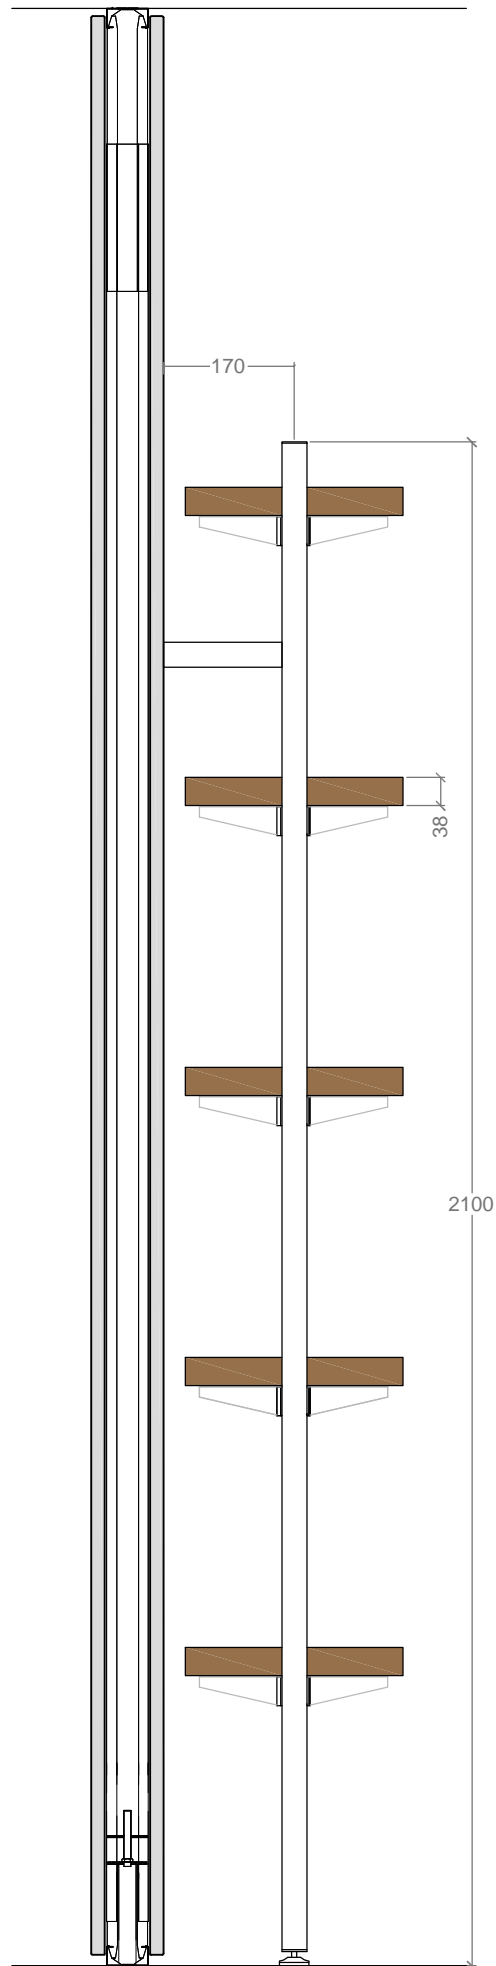

by
SITAB™

- 1** Tornillo autotaladrante 3.9x16
Self-drilling screw
- 2** Tapa superior SET
Top cover
- 3** Perfil soporte SET H:2100 mm
Profile Support SET H:2100 mm
- 4** Taco nylon 5x25
Nylon dowel 5x25
- 5** Herraje a pared SET
Hardware to wall
- 6** Tirafondo 4x35
Screw 4x35
- 7** Perfil soporte SET H:150 mm
Profile Support to wall SET H:150 mm
- 8** Tornillo cabeza alomada M6x7
Hex cap screw M6x7
- 9** Herraje de union SET
Hardware for union
- 10** Prisionero M6x10
Screw M6x10

- 11** Cartela para balda SET
Shelf support SET
- 12** Herraje Universal SET
Universal hardware SET
- 13** Tirafondo 4x20
Screw 4x20
- 14** Balda de melamina E:38 mm
Cupboard shelf - 38 mm
- 15** Balda de vidrio laminar E:10 mm
Glass shelf - 10 mm
- 16** Ventosa para balda de vidrio
Glass shelf vacuum cup
- 17** Tapa inferior roscada SET
Lower cover
- 18** Pie nivelador
Levelling foot
- 19** Tornillo trilobular 6x10 mm
Screw 6x10 mm trilobular

estantería SET baldas de melamina
 SET shelves with chipboard shelves

- 1** Taco nylon 5x25
Nylon dowel
- 2** Herraje a pared SET
SET Hardware to wall
- 3** Tornillo trilobular 6x10 mm
Screw 6x10 mm trilobular
- 4** Herraje de union SET
Hardware for union
- 5** Prisioneros M6x6
Screw M6x6
- 6** Cartela para balda SET
SET shelf support
- 7** Herraje universal SET
SET universal hardware
- 8** Tirafondo 4 x 20
Screw 4 x 20
- 9** Balda de melamina E: 38 mm
Chipboard shelf - 38 mm

estanteria SET con estantes de vidrio
 SET shelves with glass shelves

- 1** Taco nylon 5x25
Nylon dowel
- 2** Herraje a pared SET
SET Hardware to wall
- 3** Tornillo cabeza alomada M6x7
Hex cap screw M6x7
- 4** Herraje de union SET
Hardware for union
- 5** Prisioneros M6x6
Screw M6x6
- 6** Cartela para balda SET
SET shelf support
- 7** Herraje universal SET
SET universal hardware
- 8** Ventosa balda vidrio
Glass shelf vacuum cup
- 9** Balda de vidrio E: 10 mm
Glass shelf - 10 mm