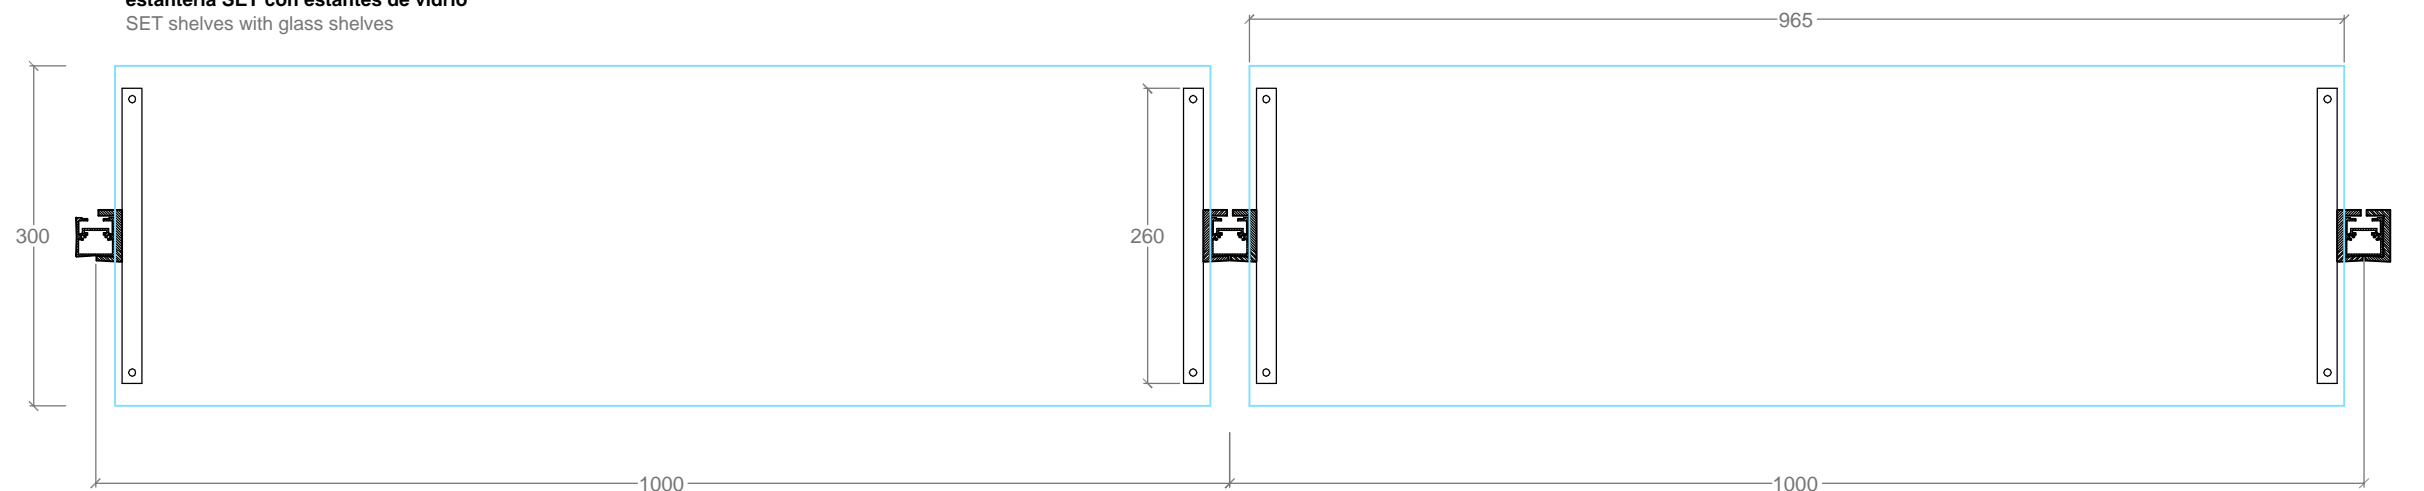

estantería SET con estantes ciegos
 SET shelves with chipboard shelves

estanteria SET baldas de vidrio
 SET shelves with glass shelves

- 1 Herraje de soporte al vidrio continuo**
Support for glass walls
- 2 Herraje a pared SET**
SET Hardware to wall
- 3 Tornillo trilobular 6x10 mm**
Screw 6x10 mm trilobular
- 4 Herraje de union SET**
Hardware for union
- 5 Prisioneros M6x6**
Screw M6x6
- 6 Cartela para balda SET**
SET shelf support
- 7 Herraje universal SET**
SET universal hardware
- 8 Ventosa balda vidrio**
Glass shelf vacuum cup
- 9 Balda de vidrio E: 10 mm**
Glass shelf - 10 mm

estanteria SET con estantes de vidrio
 SET shelves with glass shelves

- 1** Taco nylon 5x25
Nylon dowel
- 2** Herraje a pared SET
SET Hardware to wall
- 3** Tornillo cabeza alomada M6x7
Hex cap screw M6x7
- 4** Herraje de union SET
Hardware for union
- 5** Prisioneros M6x6
Screw M6x6
- 6** Cartela para balda SET
SET shelf support
- 7** Herraje universal SET
SET universal hardware
- 8** Ventosa balda vidrio
Glass shelf vacuum cup
- 9** Balda de vidrio E: 10 mm
Glass shelf - 10 mm