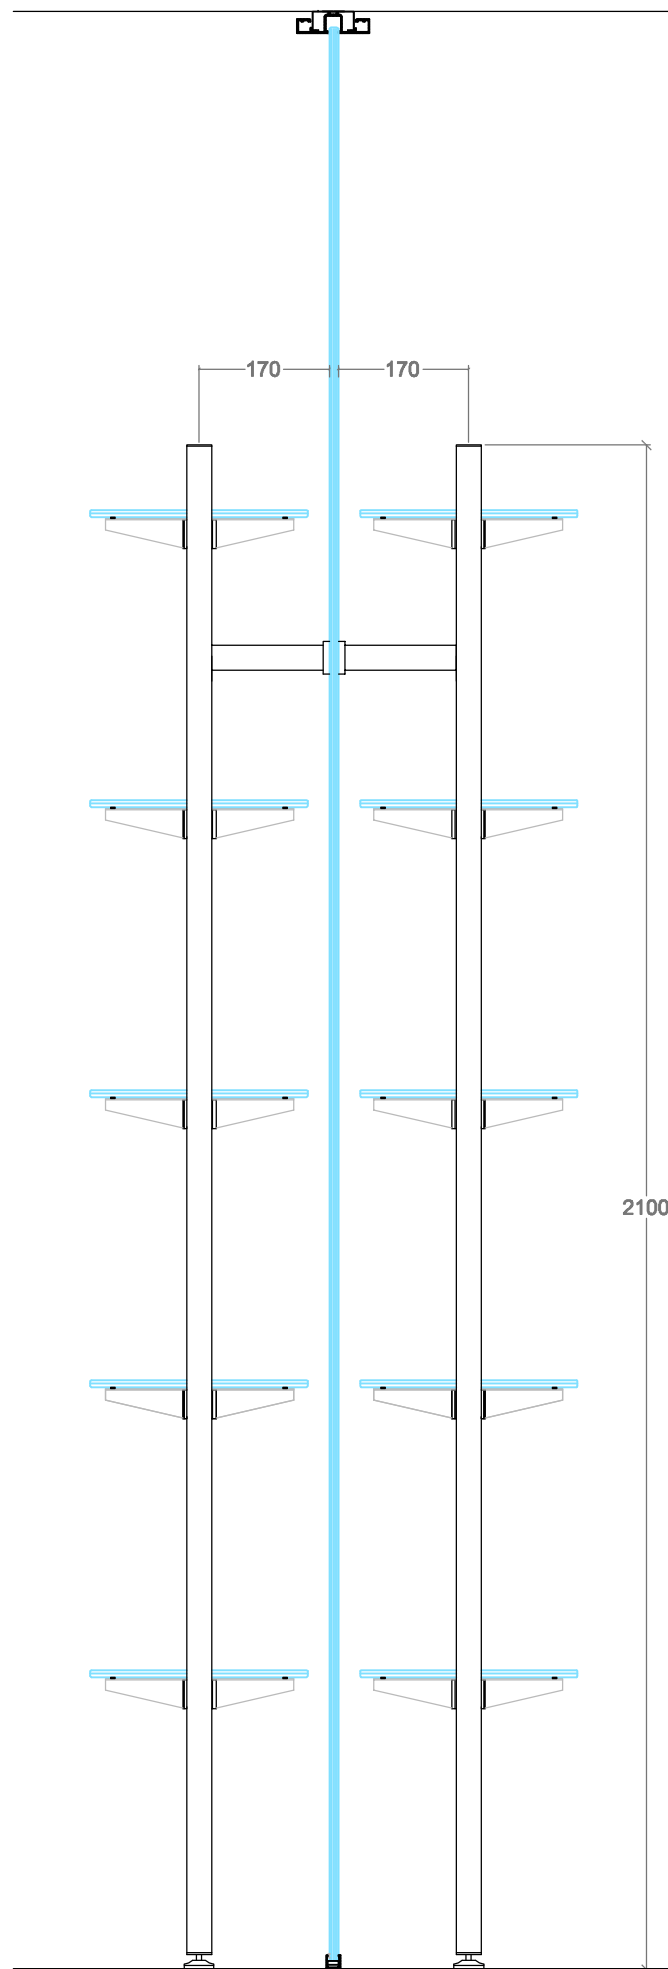

estantería SET baldas de melamina
 SET shelves with chipboard shelves

- 1** Taco nylon 5x25
Nylon dowel
- 2** Herraje a pared SET
SET Hardware to wall
- 3** Tornillo trilobular 6x10 mm
Screw 6x10 mm trilobular
- 4** Herraje de union SET
Hardware for union
- 5** Prisioneros M6x6
Screw M6x6
- 6** Cartela para balda SET
SET shelf support
- 7** Herraje universal SET
SET universal hardware
- 8** Tirafondo 4 x 20
Screw 4 x 20
- 9** Balda de melamina E: 38 mm
Chipboard shelf - 38 mm

estantería SET con estantes ciegos
 SET shelves with chipboard shelves

estanteria SET baldas de vidrio
 SET shelves with glass shelves

- 1 Herraje de soporte al vidrio continuo**
Support for glass walls
- 2 Herraje a pared SET**
SET Hardware to wall
- 3 Tornillo trilobular 6x10 mm**
Screw 6x10 mm trilobular
- 4 Herraje de union SET**
Hardware for union
- 5 Prisioneros M6x6**
Screw M6x6
- 6 Cartela para balda SET**
SET shelf support
- 7 Herraje universal SET**
SET universal hardware
- 8 Ventosa balda vidrio**
Glass shelf vacuum cup
- 9 Balda de vidrio E: 10 mm**
Glass shelf - 10 mm

estanteria SET con estantes de vidrio
 SET shelves with glass shelves

- 1** Taco nylon 5x25
Nylon dowel
- 2** Herraje a pared SET
SET Hardware to wall
- 3** Tornillo cabeza alomada M6x7
Hex cap screw M6x7
- 4** Herraje de union SET
Hardware for union
- 5** Prisioneros M6x6
Screw M6x6
- 6** Cartela para balda SET
SET shelf support
- 7** Herraje universal SET
SET universal hardware
- 8** Ventosa balda vidrio
Glass shelf vacuum cup
- 9** Balda de vidrio E: 10 mm
Glass shelf - 10 mm